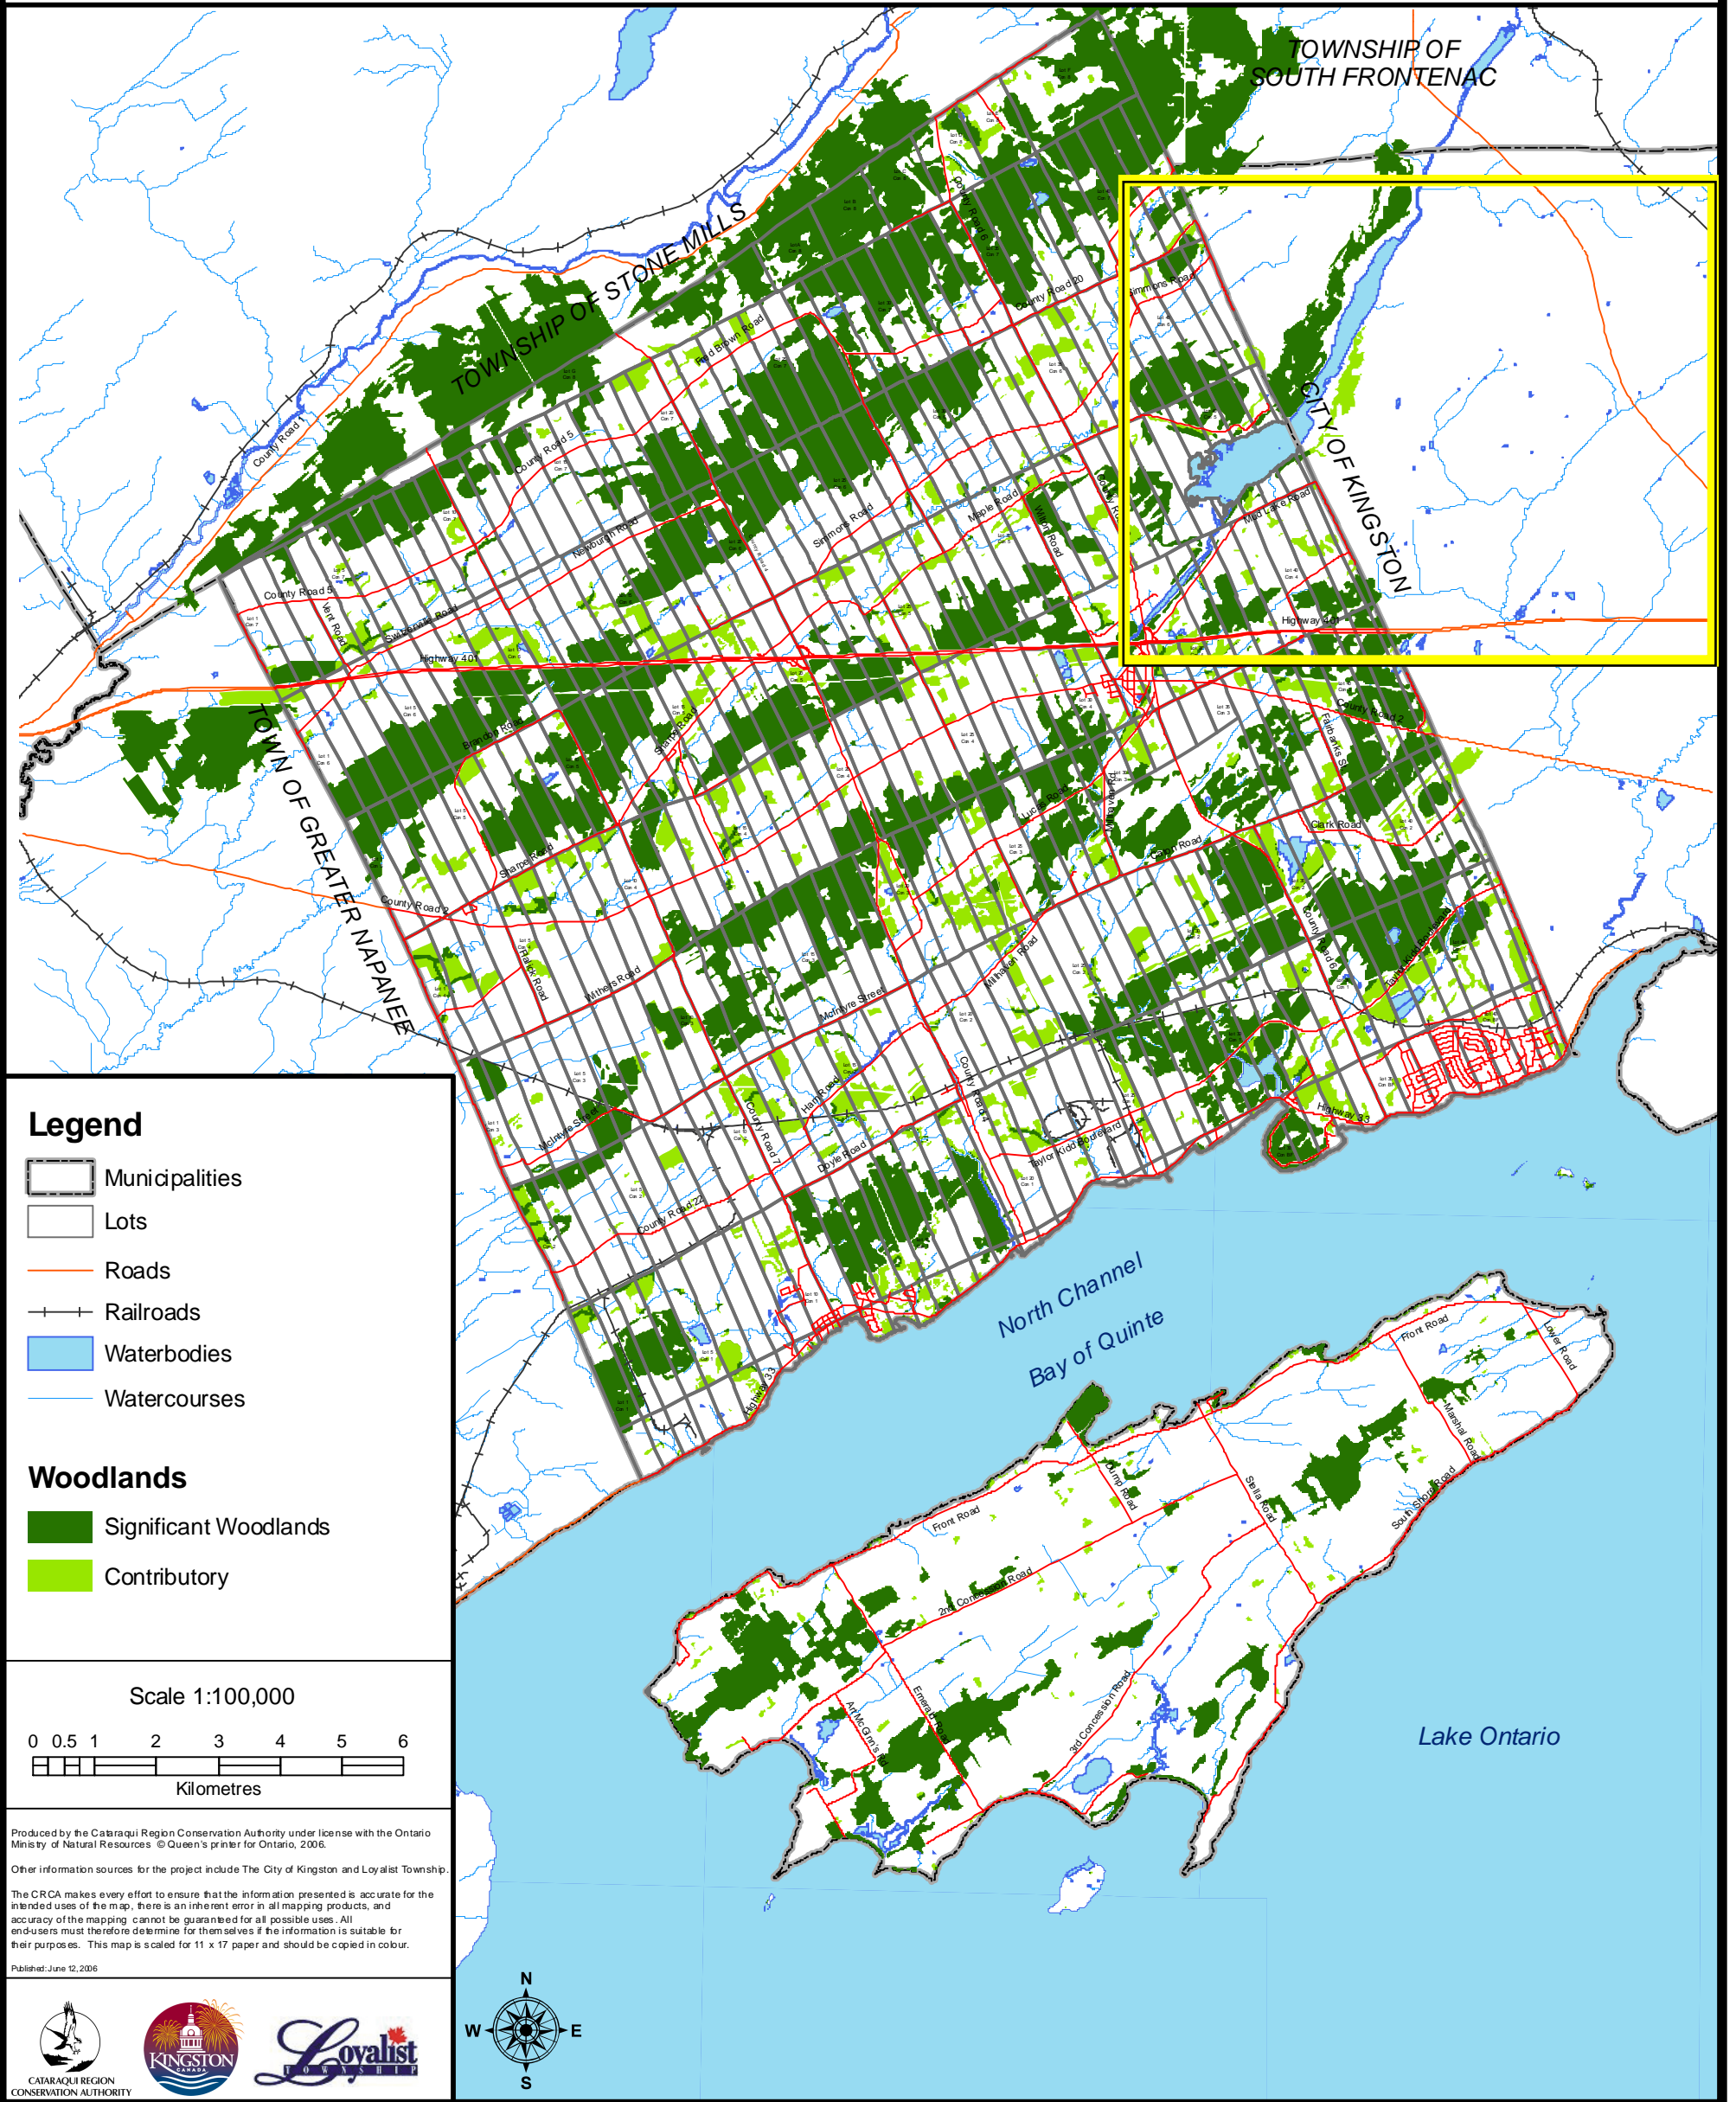

Central Cataraqui Region Natural Heritage Study

Loyalist Township

FIGURE 2a: FLORAL AND FAUNAL FEATURES

Central Cataraqui Region Natural Heritage Study

City of Kingston

FIGURE 2b: FLORAL AND FAUNAL FEATURES

Central Cataraqui Region Natural Heritage Study

Loyalist Township

FIGURE 3a: LANDSCAPE FEATURES

Central Cataraqui Region Natural Heritage Study

City of Kingston

FIGURE 3b: LANDSCAPE FEATURES

Central Cataraqui Region Natural Heritage Study

Loyalist Township

FIGURE 4a: SIGNIFICANT WOODLANDS

Central Cataraqui Region Natural Heritage Study

City of Kingston

FIGURE 4b: SIGNIFICANT WOODLANDS