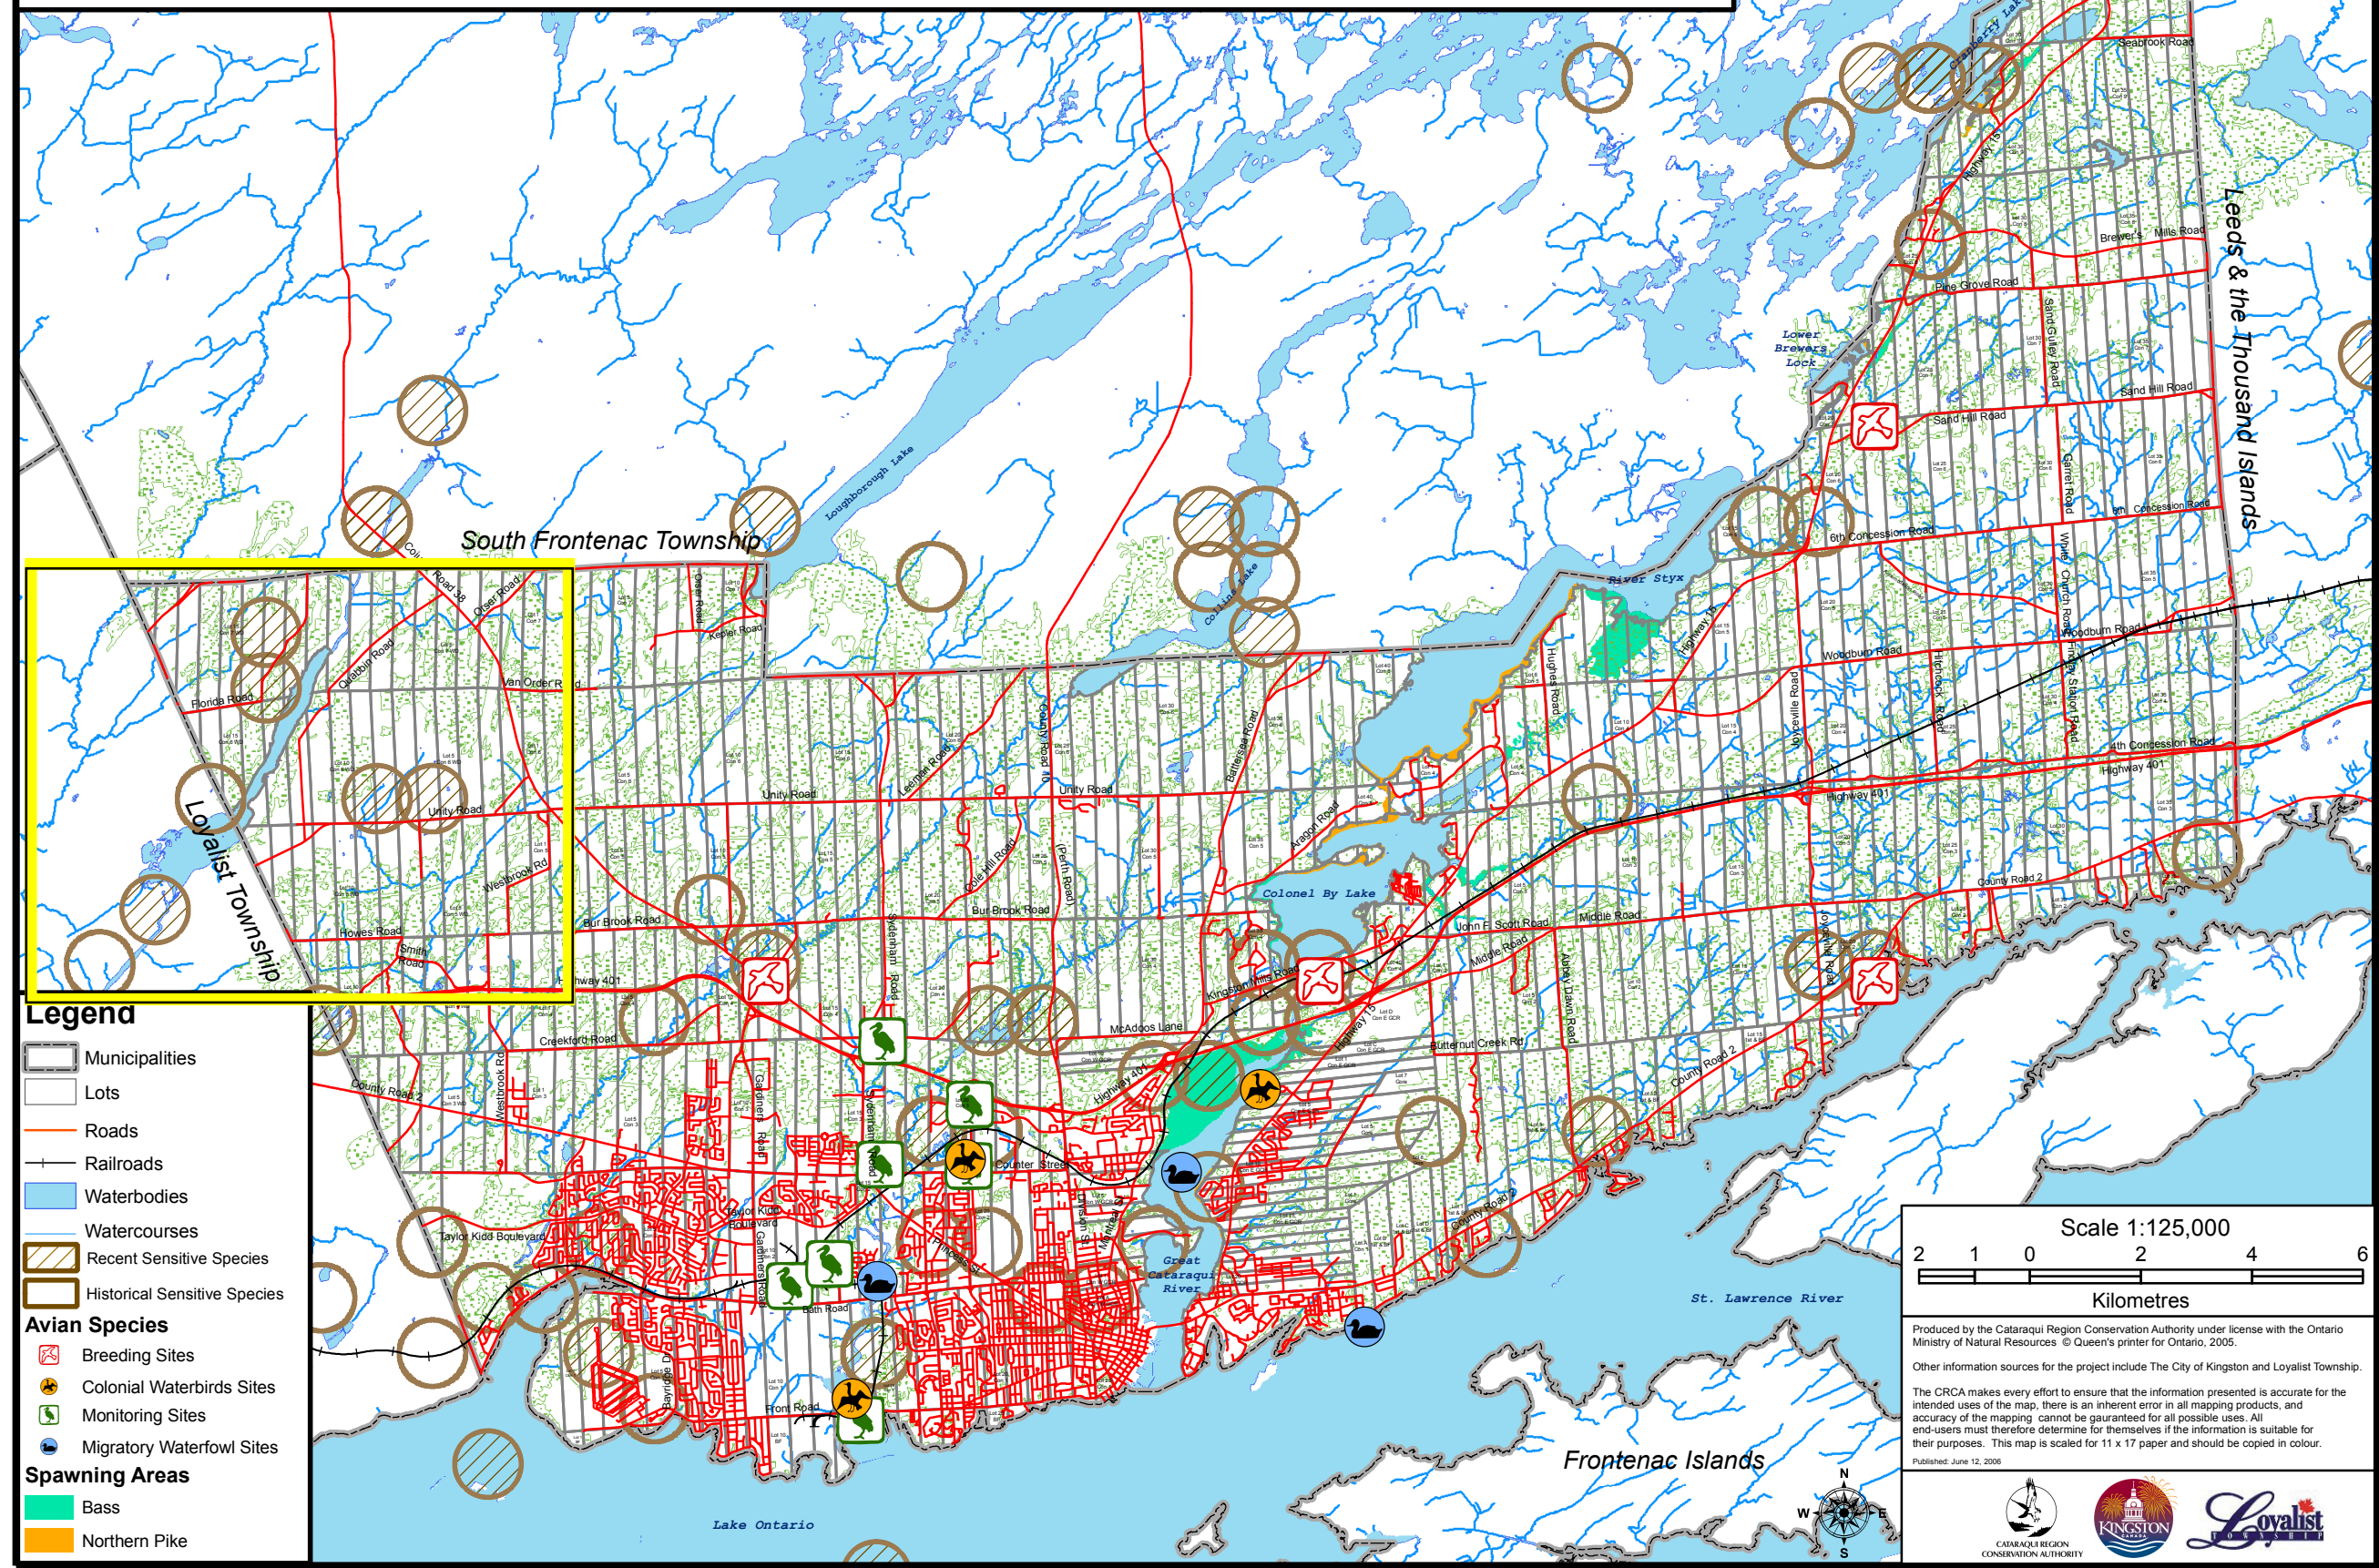

Central Cataraqui Region Natural Heritage Study

Loyalist Township

FIGURE 2a: FLORAL AND FAUNAL FEATURES

Central Cataraqui Region Natural Heritage Study

City of Kingston

FIGURE 2b: FLORAL AND FAUNAL FEATURES

Central Cataraqui Region Natural Heritage Study

Loyalist Township

FIGURE 3a: LANDSCAPE FEATURES

Central Cataraqui Region Natural Heritage Study

City of Kingston

FIGURE 3b: LANDSCAPE FEATURES

Central Cataraqui Region Natural Heritage Study

Loyalist Township

FIGURE 4a: SIGNIFICANT WOODLANDS

Central Cataraqui Region Natural Heritage Study

City of Kingston

FIGURE 4b: SIGNIFICANT WOODLANDS