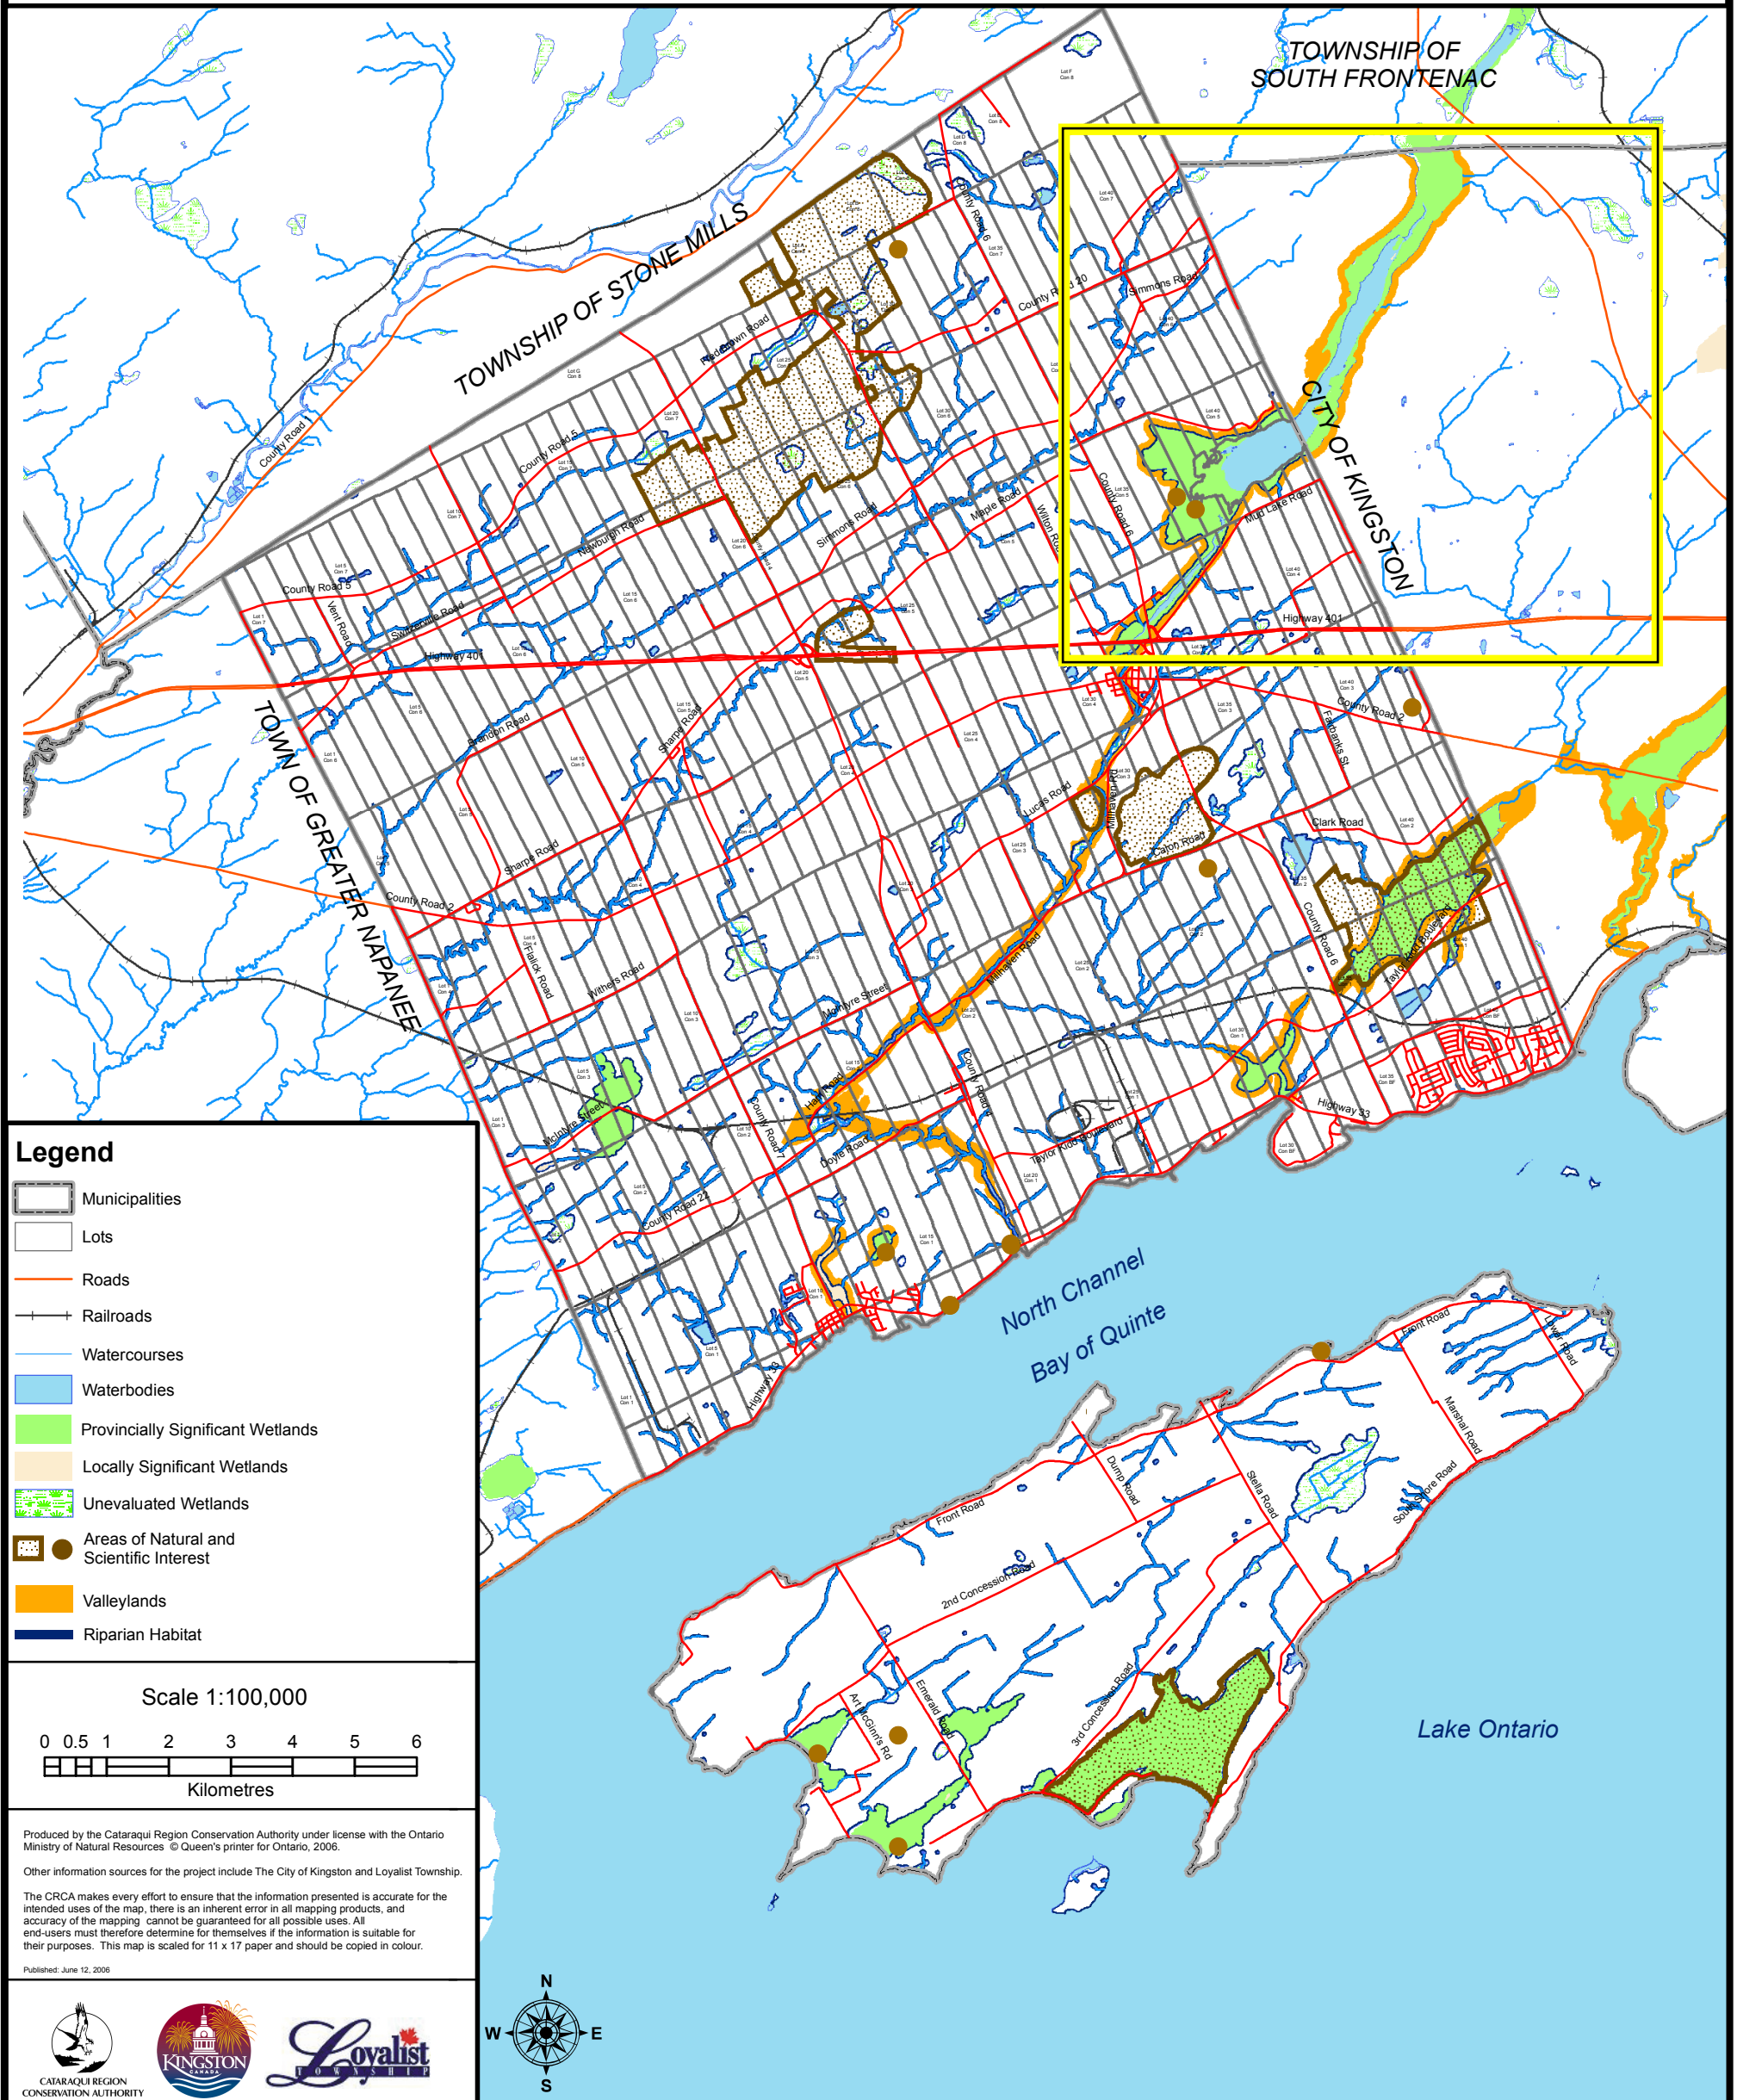

Central Cataraqui Region Natural Heritage Study

Loyalist Township

FIGURE 2a: FLORAL AND FAUNAL FEATURES

Central Cataraqui Region Natural Heritage Study

City of Kingston

FIGURE 2b: FLORAL AND FAUNAL FEATURES

Central Cataraqui Region Natural Heritage Study

Loyalist Township

FIGURE 3a: LANDSCAPE FEATURES

Central Cataraqui Region Natural Heritage Study

City of Kingston

FIGURE 3b: LANDSCAPE FEATURES

Central Cataraqui Region Natural Heritage Study

Loyalist Township

FIGURE 4a: SIGNIFICANT WOODLANDS

Central Cataraqui Region Natural Heritage Study

City of Kingston

FIGURE 4b: SIGNIFICANT WOODLANDS