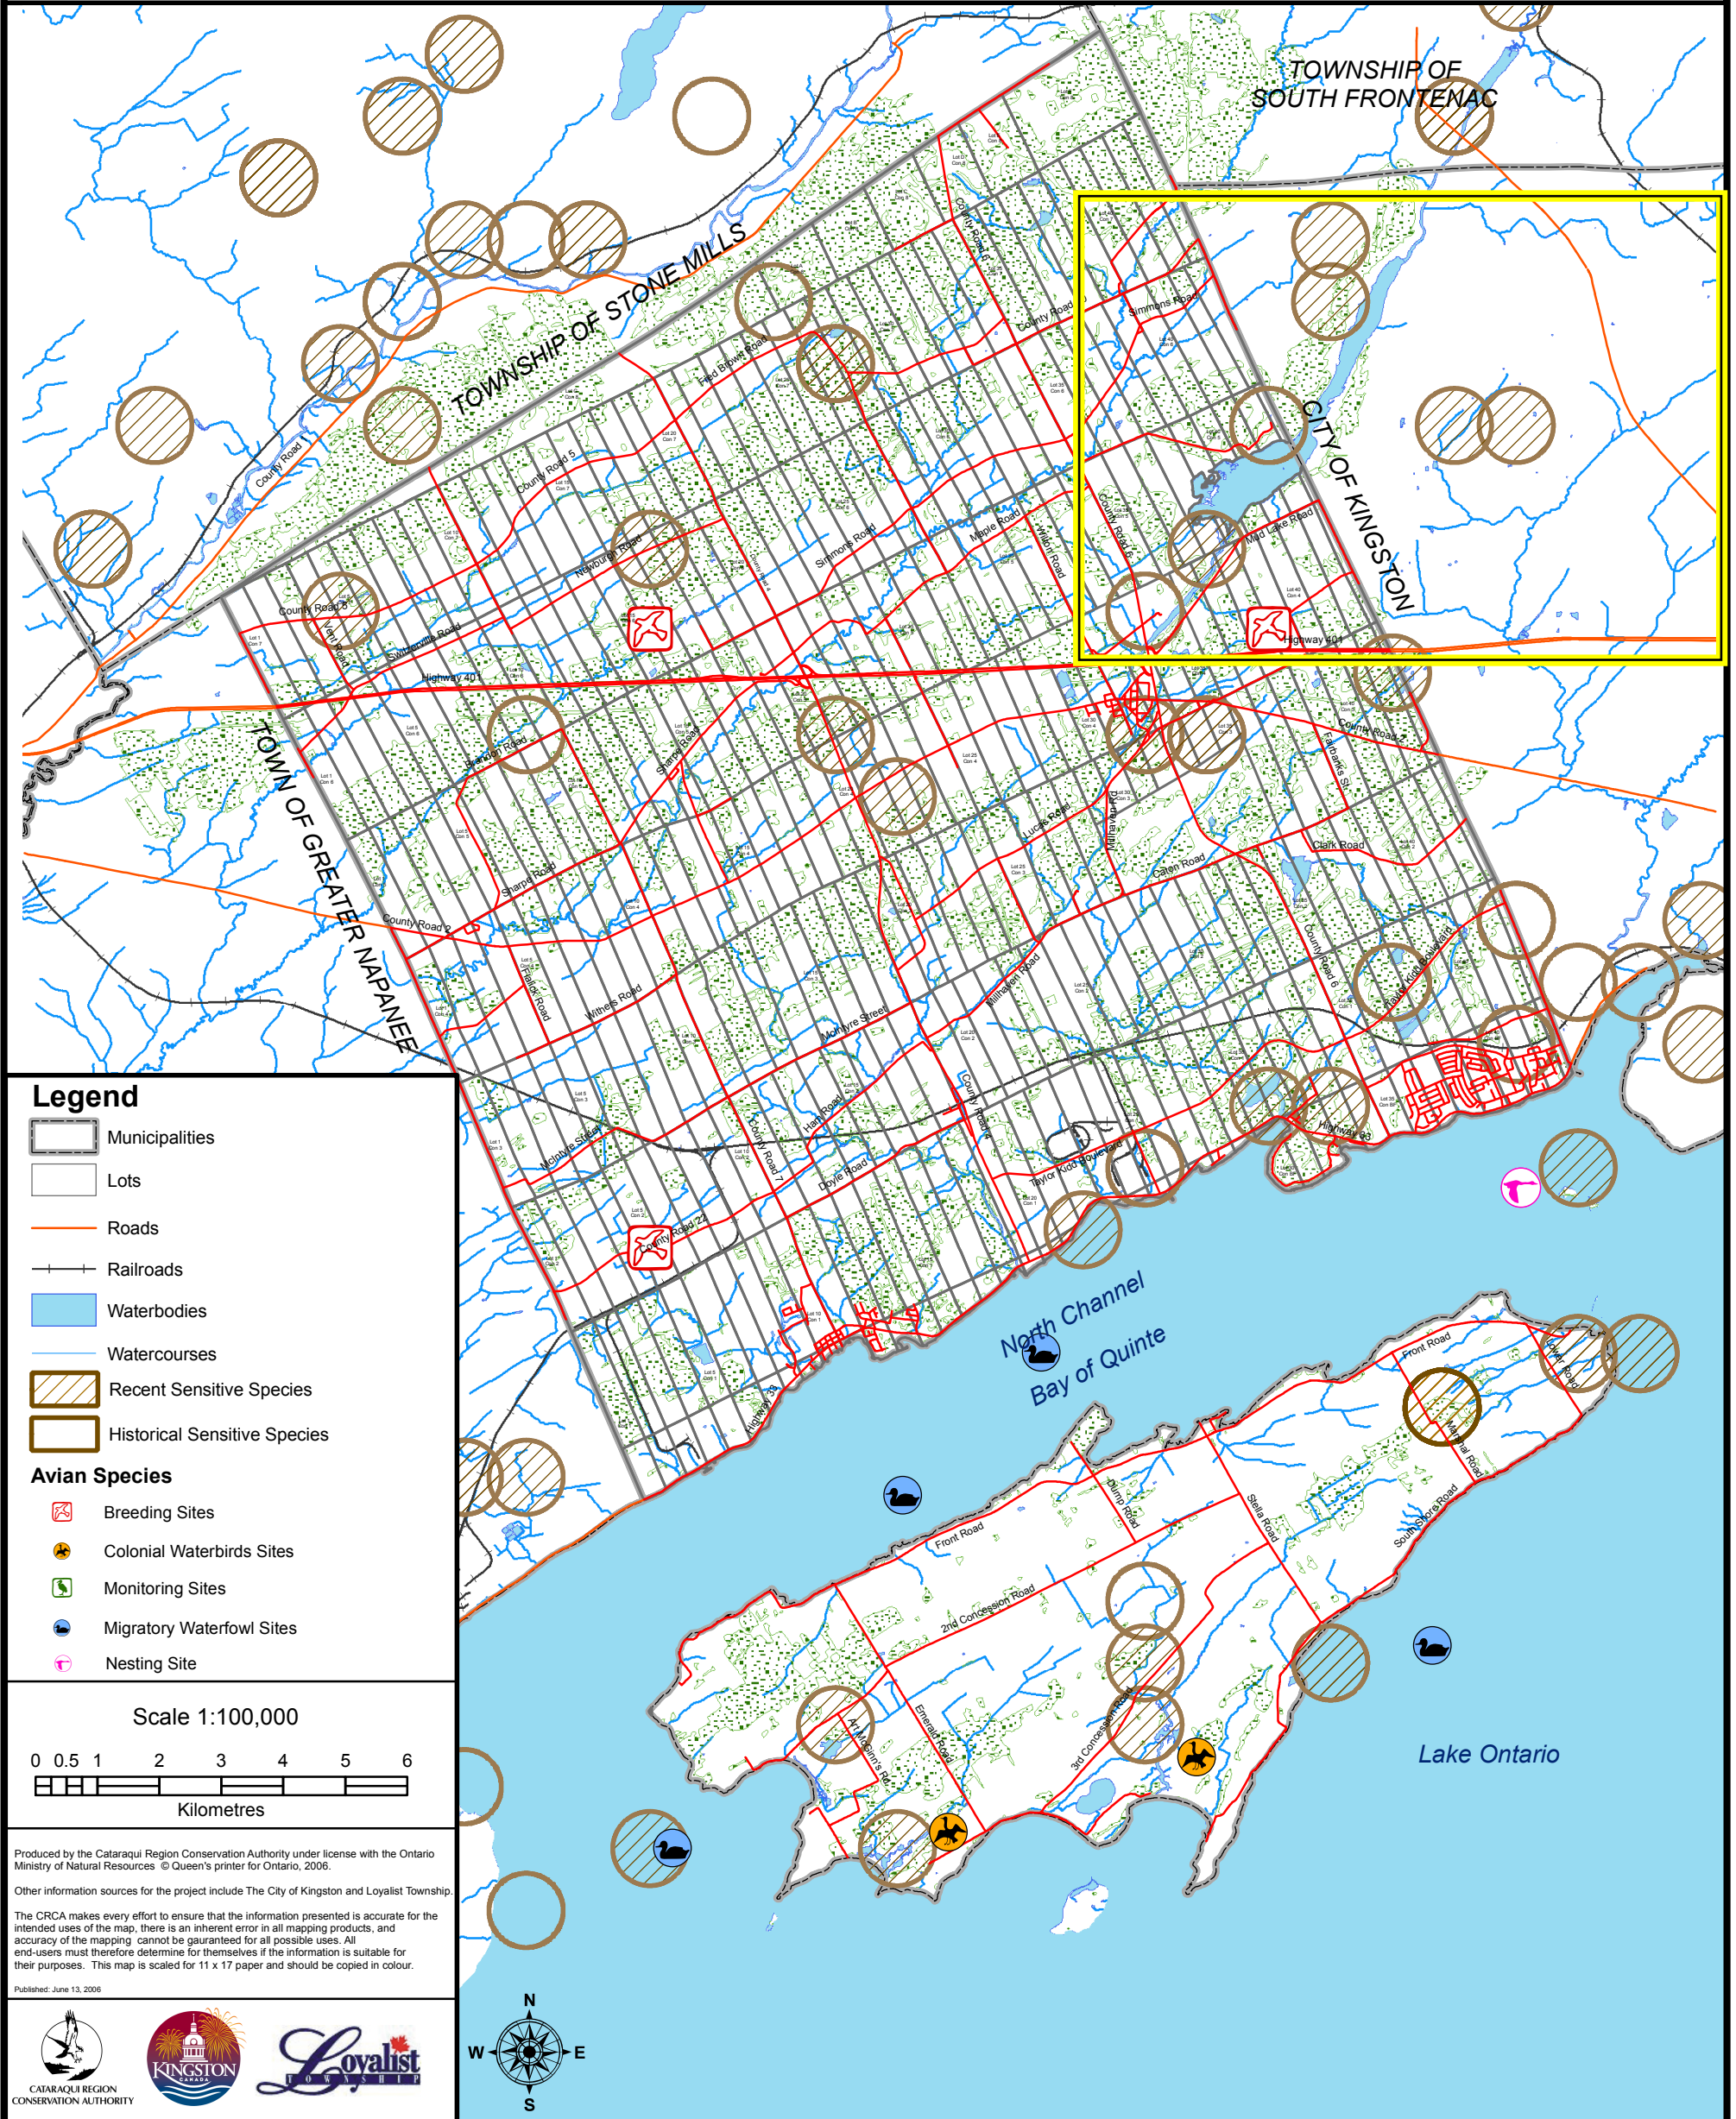

Central Cataraqui Region Natural Heritage Study

Loyalist Township

FIGURE 2a: FLORAL AND FAUNAL FEATURES

Central Cataraqui Region Natural Heritage Study

City of Kingston

FIGURE 2b: FLORAL AND FAUNAL FEATURES

Central Cataraqui Region Natural Heritage Study

Loyalist Township

FIGURE 3a: LANDSCAPE FEATURES

Central Cataraqui Region Natural Heritage Study

City of Kingston

FIGURE 3b: LANDSCAPE FEATURES

Central Cataraqui Region Natural Heritage Study

Loyalist Township

FIGURE 4a: SIGNIFICANT WOODLANDS

Central Cataraqui Region Natural Heritage Study

City of Kingston

FIGURE 4b: SIGNIFICANT WOODLANDS