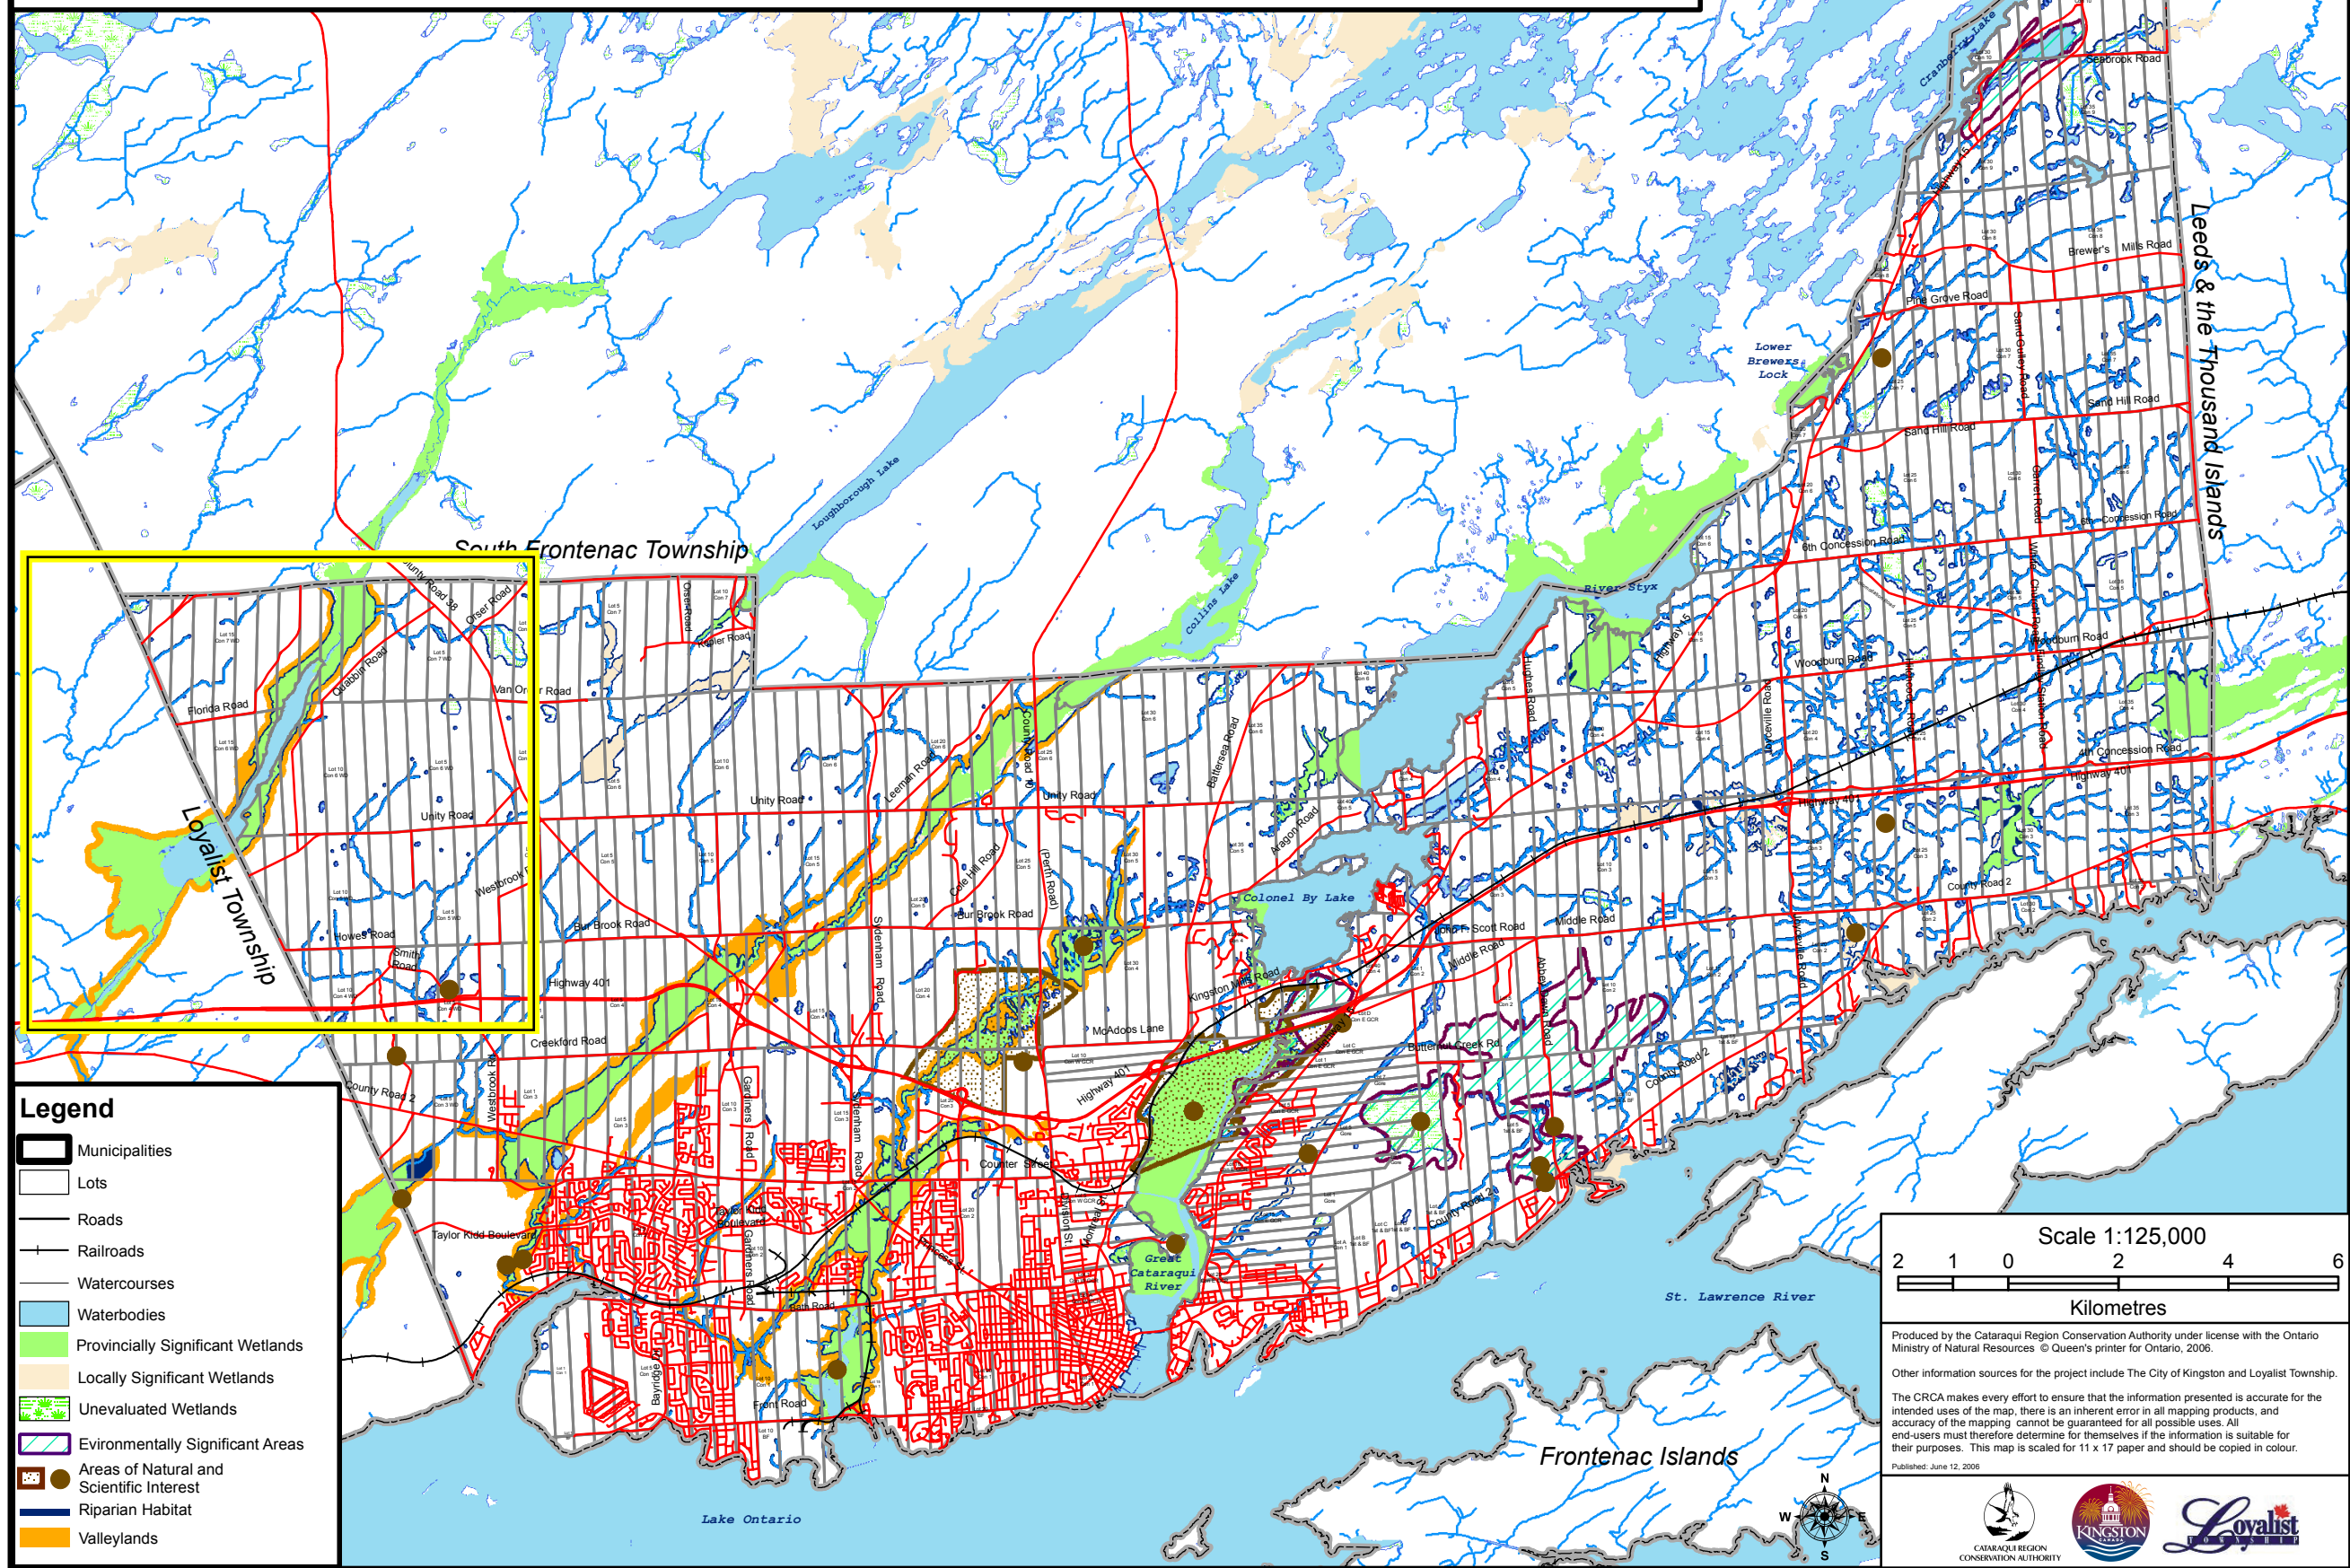

Central Cataraqui Region Natural Heritage Study

Loyalist Township

FIGURE 2a: FLORAL AND FAUNAL FEATURES

Central Cataraqui Region Natural Heritage Study

City of Kingston

FIGURE 2b: FLORAL AND FAUNAL FEATURES

Central Cataraqui Region Natural Heritage Study

Loyalist Township

FIGURE 3a: LANDSCAPE FEATURES

Central Cataraqui Region Natural Heritage Study

City of Kingston

FIGURE 3b: LANDSCAPE FEATURES

Central Cataraqui Region Natural Heritage Study

Loyalist Township

FIGURE 4a: SIGNIFICANT WOODLANDS

Central Cataraqui Region Natural Heritage Study

City of Kingston

FIGURE 4b: SIGNIFICANT WOODLANDS